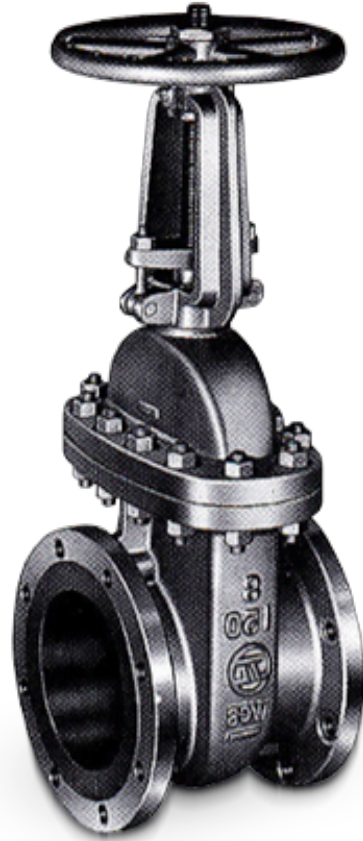

Gate Valve

Jinn Lung / Gate Valve

“Jinn Lung” Cast Steel Gate Valve Class 150#