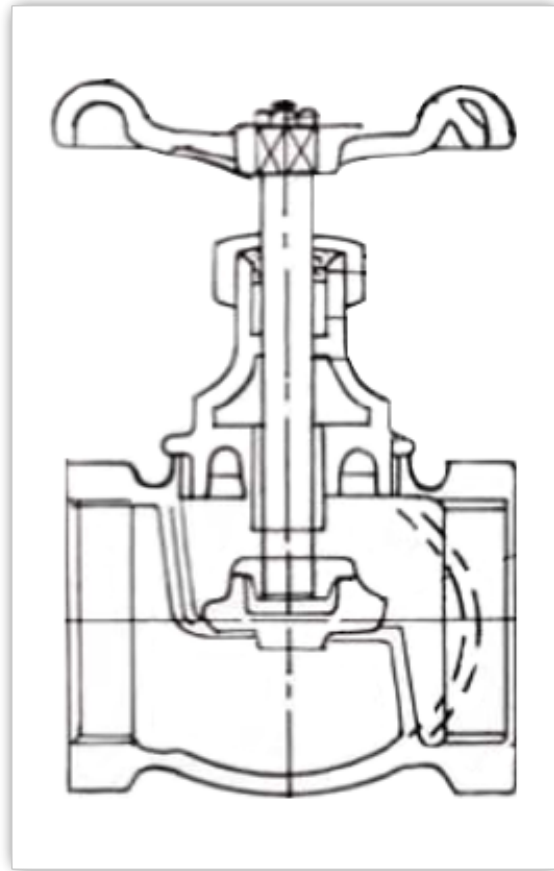

Globe Valve

T-Snow / Globe Valve

“T-SNOW” Bronze Globe Valve Screwed Bonnet BSPT End 150#